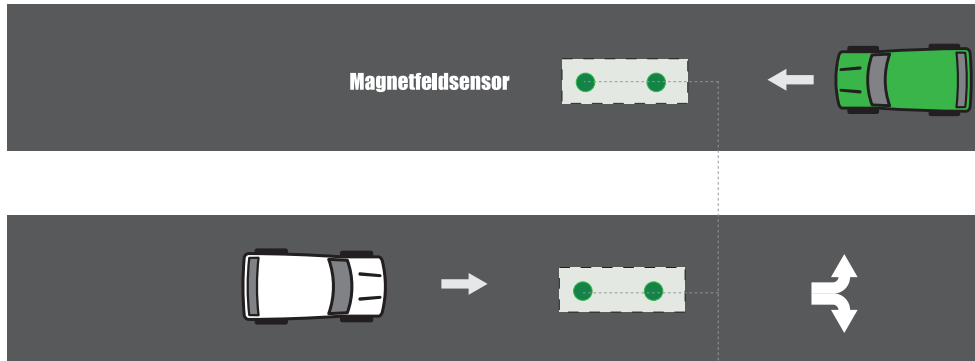

# Counting Systems Indoor only cars

Klemmdose (opt.)

via GPS

Server

Parkmanagement

Ampel

LED/Dyn. Schild

via Internet

Navigation

Data logger