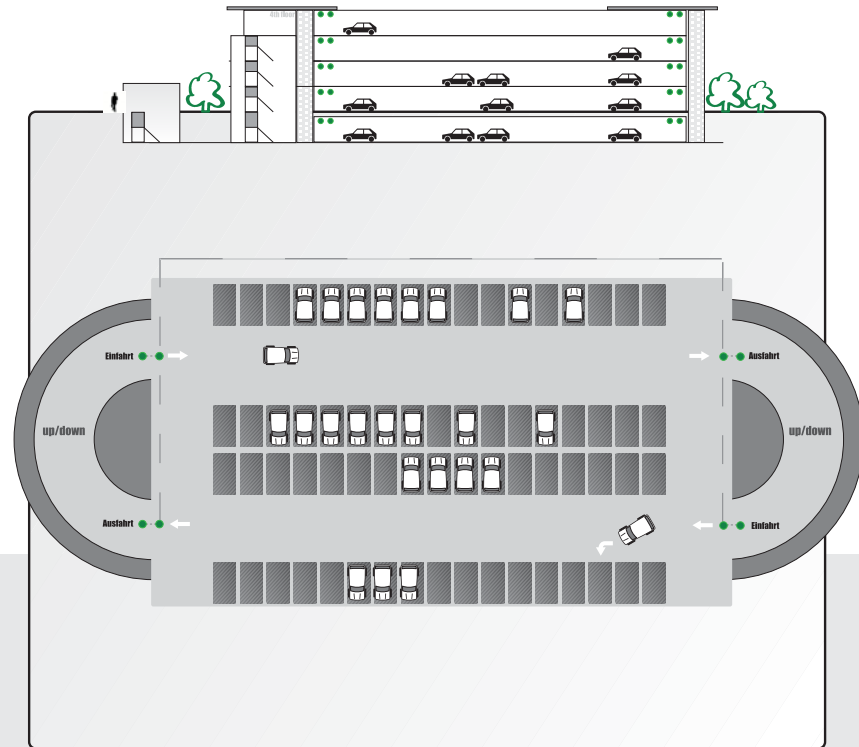

# Counting Systems Indoor only cars

Klemmdose (opt.)

via GPS

Server

Parkmanagement

Ampel

LED/Dyn. Schild

via Internet

Navigation

Data logger